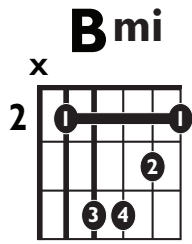

IN THE STYLE OF ...

"Don't Start Now"

by Dua Lipa

KEY: D

TEMPO: 124BPM

Chords

D	Em	F#m	G	A	Bm
I	ii	iii	IV	V	vi

SONG FORM: **Intro, Verse, Pre-Chorus, Chorus, Verse, Pre-Chorus, Chorus, Bridge, Chorus**