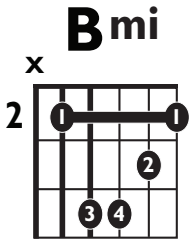

IN THE STYLE OF ...

"Don't Start Now"

by Dua Lipa

KEY: D

TEMPO: 124BPM

Chords

D	Em	F#m	G	A	Bm
I	ii	iii	IV	V	vi

SONG FORM: **Intro, Verse, Pre-Chorus, Chorus, Verse, Pre-Chorus, Chorus, Bridge, Chorus**

Verse

Pre-Chorus
Chorus

Iconic Notation

Strum Pattern
Chorus

Standard Notation

Strum Pattern

Solo Scale

D Major Pentatonic