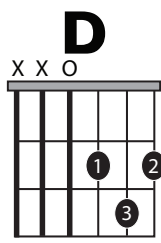

IN THE STYLE OF ...

"Don't Start Now"

by Dua Lipa

KEY: D

TEMPO: 124BPM

Chords

D	Em	F#m	G	A	Bm
I	ii	iii	IV	V	vi

SONG FORM: **Intro, Verse, Pre-Chorus, Chorus, Verse, Pre-Chorus, Chorus, Bridge, Chorus**

Verse

Pre-Chorus
Chorus

Iconic Notation

Strum Pattern
Chorus

Standard Notation

Strum Pattern

Solo Scale

D Major Pentatonic