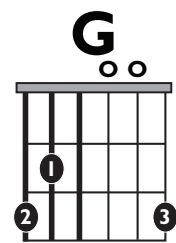

IN THE STYLE OF ...

"Don't Start Now"

by Dua Lipa

KEY: D

TEMPO: 124BPM

Chords

D	Em	F#m	G	A	Bm
I	ii	iii	IV	V	vi

SONG FORM: **Intro, Verse, Pre-Chorus, Chorus, Verse, Pre-Chorus, Chorus, Bridge, Chorus**

Verse

Pre-Chorus
Chorus

Iconic Notation

Strum Pattern
Chorus

Standard Notation

Strum Pattern

Solo Scale

D Major Pentatonic