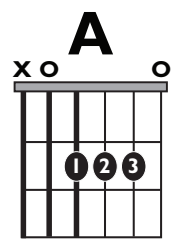

IN THE STYLE OF ...

"Don't Start Now"

by Dua Lipa

KEY: D

TEMPO: 124BPM

Chords

D	Em	F#m	G	A	Bm
I	ii	iii	IV	V	vi

SONG FORM: **Intro, Verse, Pre-Chorus, Chorus, Verse, Pre-Chorus, Chorus, Bridge, Chorus**

Verse

Pre-Chorus
Chorus

Iconic Notation

Strum Pattern
Chorus

Standard Notation

Strum Pattern

Solo Scale

D Major Pentatonic