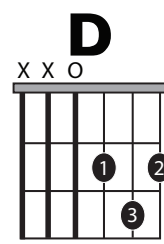

IN THE STYLE OF ...

"Don't Start Now"

by Dua Lipa

KEY: D

TEMPO: 124BPM

Chords

D	Em	F#m	G	A	Bm
I	ii	iii	IV	V	vi

SONG FORM: **Intro, Verse, Pre-Chorus, Chorus, Verse, Pre-Chorus, Chorus, Bridge, Chorus**