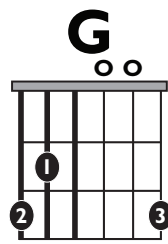

IN THE STYLE OF ...

"Don't Start Now"

by Dua Lipa

KEY: D

TEMPO: 124BPM

Chords

D	Em	F#m	G	A	Bm
I	ii	iii	IV	V	vi

SONG FORM: **Intro, Verse, Pre-Chorus, Chorus, Verse, Pre-Chorus, Chorus, Bridge, Chorus**

Verse

Pre-Chorus
Chorus

Iconic Notation

Strum Pattern
Chorus

Standard Notation

Strum Pattern

Solo Scale

D Major Pentatonic