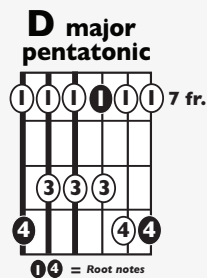

IN THE STYLE OF ...

"Don't Start Now"

by Dua Lipa

KEY: D

TEMPO: 124BPM

Chords

D	Em	F#m	G	A	Bm
I	ii	iii	IV	V	vi

SONG FORM: **Intro, Verse, Pre-Chorus, Chorus, Verse, Pre-Chorus, Chorus, Bridge, Chorus**

Verse

Pre-Chorus
Chorus

Iconic Notation

Strum Pattern
Chorus

Standard Notation

Strum Pattern

Solo Scale

D Major Pentatonic