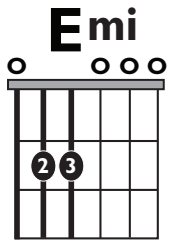

IN THE STYLE OF ...

"Don't Start Now"

by Dua Lipa

KEY: D

TEMPO: 124BPM

Chords

D	Em	F#m	G	A	Bm
I	ii	iii	IV	V	vi

SONG FORM: **Intro, Verse, Pre-Chorus, Chorus, Verse, Pre-Chorus, Chorus, Bridge, Chorus**

Verse

Pre-Chorus
Chorus

Iconic Notation

Strum Pattern
Chorus

Standard Notation

Strum Pattern

Solo Scale

D Major Pentatonic