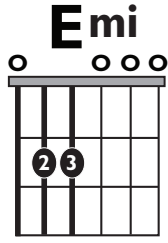

IN THE STYLE OF ...

"Don't Start Now"

by Dua Lipa

KEY: D

TEMPO: 124BPM

Chords

D	Em	F#m	G	A	Bm
I	ii	iii	IV	V	vi

SONG FORM: **Intro, Verse, Pre-Chorus, Chorus, Verse, Pre-Chorus, Chorus, Bridge, Chorus**

Verse

Pre-Chorus
Chorus

Iconic Notation

Strum Pattern
Chorus

Standard Notation

Strum Pattern

Solo Scale

D Major Pentatonic