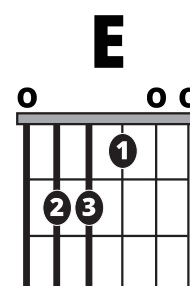

Song Form

Intro, Verse, Chorus, Verse, Chorus, Bridge, Outro

Genre
Norteño

Language
**Español/
Spanish**

Key
E

Tempo
146 BPM

Chords:

E	F#m	G#m	A	B	C#m
I	ii	iii	IV	V	vi

Verse ||: / / / / / | / / / / / | / / / / / | / / / / / :||

Chorus ||: / / / / / | / / / / / | / / / / / | / / / / / :||

Iconic Notation

Comping Pattern

Solo Scale

Emaj Pentatonic

Standard Notation

Strum Pattern

Solo Scale