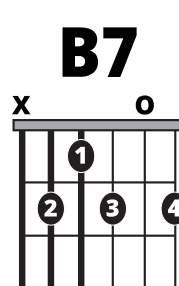

Song Form

Intro, Verse, Chorus, Verse, Chorus, Bridge, Outro

Genre
Norteño

Language
**Español/
Spanish**

Key
E

Tempo
146 BPM

Chords:

E	F#m	G#m	A	B	C#m
I	ii	iii	IV	V	vi

Verse ||: / / / / / | / / / / / | / / / / / | / / / / / :||

Chorus ||: / / / / / | / / / / / | / / / / / | / / / / / :||

Iconic Notation

Comping Pattern

Solo Scale

Emaj Pentatonic

Standard Notation

Strum Pattern

Solo Scale