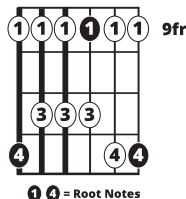

Song Form

Intro, Verse, Chorus, Verse, Chorus, Bridge, Outro

Genre
Norteño

Language
**Español/
Spanish**

Key
E

Tempo
146 BPM

Chords:

E	F#m	G#m	A	B	C#m
I	ii	iii	IV	V	vi

Verse ||: / / / / / | / / / / / | / / / / / | / / / / / :||

Chorus ||: / / / / / | / / / / / | / / / / / | / / / / / :||

Iconic Notation

Comping Pattern

Solo Scale

Emaj Pentatonic

Standard Notation

Strum Pattern