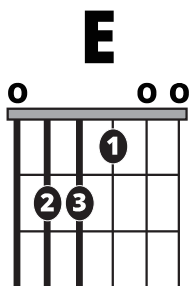

Song Form

Intro, Verse, Chorus, Verse, Chorus, Bridge, Outro

Genre
Norteño

Language
**Español/
Spanish**

Key
E

Tempo
146 BPM

Chords:

E	F#m	G#m	A	B	C#m
I	ii	iii	IV	V	vi

Verse ||: / / / / / | / / / / / | / / / / / | / / / / / :||

Chorus ||: / / / / / | / / / / / | / / / / / | / / / / / :||

Iconic Notation

Comping Pattern

Solo Scale

Emaj Pentatonic

Standard Notation

Strum Pattern

Solo Scale