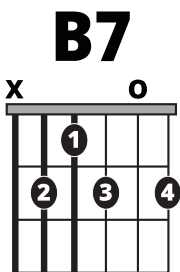

Song Form

Intro, Verse, Chorus, Verse, Chorus, Bridge, Outro

Genre
Norteño

Language
**Español/
Spanish**

Key
E

Tempo
146 BPM

Chords:

E	F#m	G#m	A	B	C#m
I	ii	iii	IV	V	vi

Verse ||: / / / / / | / / / / / | / / / / / | / / / / / :||

Chorus ||: / / / / / | / / / / / | / / / / / | / / / / / :||

Iconic Notation

Comping Pattern

Solo Scale

Emaj Pentatonic

Standard Notation

Strum Pattern

Solo Scale