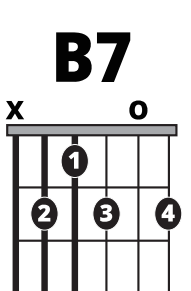

Song Form

Intro, Verse, Chorus, Verse, Chorus, Bridge, Outro

Genre
Norteño

Language
**Español/
Spanish**

Key
E

Tempo
146 BPM

Chords:

E	F#m	G#m	A	B	C#m
I	ii	iii	IV	V	vi

Verse ||: / / / / / | / / / / / | / / / / / | / / / / / :||

Chorus ||: / / / / / | / / / / / | / / / / / | / / / / / :||

Iconic Notation

Comping Pattern

Solo Scale

Emaj Pentatonic

Standard Notation

Strum Pattern

Solo Scale