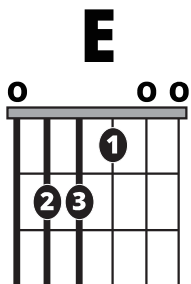

Song Form

Intro, Verse, Chorus, Verse, Chorus, Bridge, Outro

Genre
Norteño

Language
**Español/
Spanish**

Key
E

Tempo
146 BPM

Chords:

E	F#m	G#m	A	B	C#m
I	ii	iii	IV	V	vi

Verse ||: / / / / / | / / / / / | / / / / / | / / / / / :||

Chorus ||: / / / / / | / / / / / | / / / / / | / / / / / :||

Iconic Notation

Comping Pattern

Solo Scale

Emaj Pentatonic

Standard Notation

Strum Pattern

Solo Scale