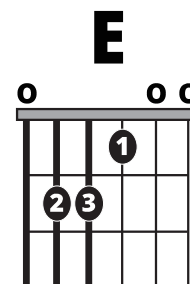

Song Form

Intro, Verse, Chorus, Verse, Chorus, Bridge, Outro

Genre
Norteño

Language
**Español/
Spanish**

Key
E

Tempo
146 BPM

Chords:

E	F#m	G#m	A	B	C#m
I	ii	iii	IV	V	vi

Verse ||: / / / / / | / / / / / | / / / / / | / / / / / :||

Chorus ||: / / / / / | / / / / / | / / / / / | / / / / / :||

Iconic Notation

Comping Pattern

Solo Scale

Emaj Pentatonic

Standard Notation

Strum Pattern

Solo Scale