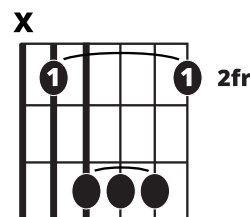

Song Form

Intro, Verse, Chorus, Verse, Chorus, Bridge, Outro

Genre
**Corrido/
Rock en
Español**

Language
**Español/
Spanish**

Key
Em

Tempo
148 BPM

Chords:

Em	F#*	G	Am	Bb	C	D
I	ii	iii	iv	V	VI	VII

C

D

B

Emi

D

Iconic Notation

Comping Pattern

1 + 2 + 3 +

Solo Scale

Emi Pentatonic

0 0 = Root Notes

Standard Notation

Strum Pattern

Solo Scale