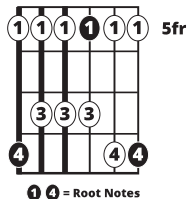

Solo Scale

Cmaj Pentatonic