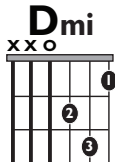

INTRO/VERSE/CHORUS