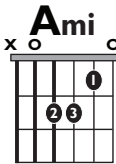

INTRO/VERSE/CHORUS