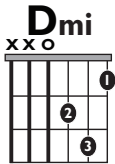

INTRO/VERSE/CHORUS