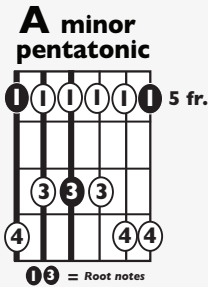

Iconic Notation

Strum Pattern