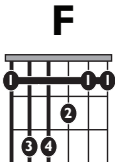

INTRO/VERSE/CHORUS