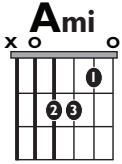

IN THE STYLE OF...

“FEEL IT STILL” (Easy Version)

by Portugal. The Man

KEY: **Ami** TEMPO: **160 BPM** FOR ORIGINAL KEY: **Capo 4th Fret**

Chords

Ami	Bdim	C	Dmi	Emi	F	G
i	ii°	III	iv	V	VI	VII

SONG FORM: **Intro, Verse, Chorus, Verse, Chorus, Bridge, Chorus**