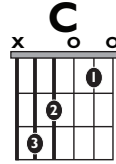

IN THE STYLE OF...

“FEEL IT STILL” (Easy Version)

by Portugal. The Man

KEY: **Ami** TEMPO: **160 BPM** FOR ORIGINAL KEY: **Capo 4th Fret**

Chords

Ami	Bdim	C	Dmi	Emi	F	G
i	ii°	III	iv	V	VI	VII

SONG FORM: **Intro, Verse, Chorus, Verse, Chorus, Bridge, Chorus**