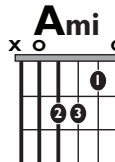

INTRO/VERSE/CHORUS