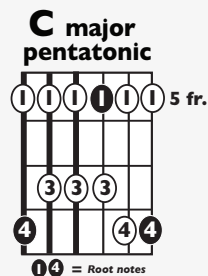

IN THE
STYLE OF...

“GRADUATION”

by Vitamin C

KEY: C MAJOR

TEMPO: 80 BPM

Chords

C	Dmi	E	F	G	Ami
I	ii	III	IV	V	vi

SONG FORM: Intro, Verse, Verse, Chorus, Instrumental, Verse, Chorus, Instrumental, Verse, Chorus, Outro

Chord diagrams for C, G, Ami, E, F, and C. Each diagram shows fingerings (1-4) and muting (x) for the strings. The diagrams are arranged in two rows of four, with slash marks indicating strumming directions.

Iconic Notation

Verse 1 Pattern

Solo Scale

Standard Notation

Easier Pattern

Solo Scale