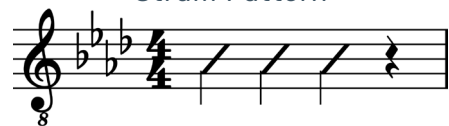

Standard Notation

Strum Pattern