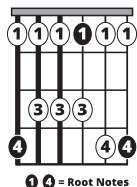

Song Form

Verse, Pre-Chorus, Chorus, Verse, Pre-Chorus, Chorus, Bridge, Pre-Chorus, Chorus

Genre
Pop

Language
English

Key
Ab

Tempo
113 BPM

Chords:

Ab	Bbm	Cm	Db	Eb	Fm
I	ii	III	IV	V	vi

Verse/Bridge

Ab Fmi Ab Db Ab Eb Ab

||: / / / / | / / / / | / / / / | / / / / :||

Pre-Chorus

Fmi Eb Db Fmi Eb Db

| / / / / | / / / / | / / / / | / / / / |

Bridge

Db

| / / / / | / / / / |

Chorus

Ab Db Ab Db Ab Eb Ab

||: / / / / | / / / / | / / / / | / / / / :||

Iconic Notation

Strum Pattern

Solo Scale

Abmaj Pentatonic