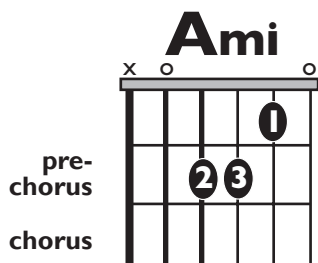

intro
verse

||: 1 e + a 2 e + a 3 e + a 4 e + a :||

pre-
chorus

chorus

||: / / / / | / / / / :||

Strum Patterns

1 2 3 + 4 +

rhythm S

Guitar Solo

C major pentatonic

1 4 = Root notes