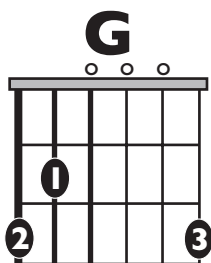

intro
verse

||: 1 e + a 2 e + a 3 e + a 4 e + a :||

pre-
chorus

chorus

||: / / / / | / / / / :||

Strum Patterns

1 2 3 + 4 +

rhythm S

Guitar Solo

C major pentatonic

1 4 = Root notes