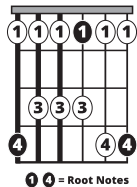

**Song Form**

Verse, Pre-Chorus, Chorus, Post-Chorus, Verse, Pre-Chorus, Chorus, Post-Chorus, Pre-Chorus, Chorus, Post-Chorus

Genre  
**Pop**

Language  
**English**

Key  
**Ab**

Tempo  
**118 BPM**

Chords:

Ab	Bbm	Cm	Db	Eb	Fm
I	ii	iii	IV	V	vi

**Db**

**Eb**

**Ab**

**Db**

**Iconic Notation**

Strum Pattern

Solo Scale

**Abmaj Pentatonic**