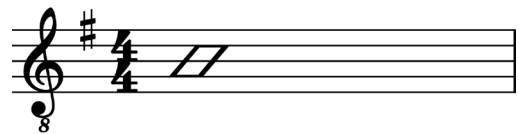

Standard Notation

Strum Pattern