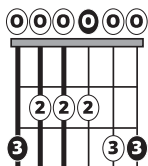

**Song Form**

Verse, Pre-Chorus, Chorus, Post-Chorus, Verse, Pre-Chorus, Chorus, Post-Chorus, Pre-Chorus, Chorus, Post-Chorus

Genre  
**Pop**

Language  
**English**

Key  
**G**

Tempo  
**118 BPM**

Chords:

<b>G</b>	<b>Am</b>	<b>Bm</b>	<b>C</b>	<b>D</b>	<b>Em</b>
I	ii	iii	IV	V	vi

**Iconic Notation**

Strum Pattern

Solo Scale

**Gmaj Pentatonic**

○ ● = Root Notes

**Standard Notation**

Strum Pattern

Solo Scale