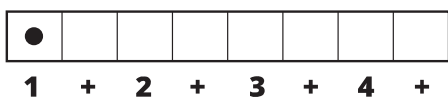

**Song Form**

Verse, Pre-Chorus, Chorus, Post-Chorus, Verse, Pre-Chorus, Chorus, Post-Chorus, Pre-Chorus, Chorus, Post-Chorus

Genre  
**Pop**

Language  
**English**

Key  
**G**

Tempo  
**118 BPM**

Chords:

<b>G</b>	<b>Am</b>	<b>Bm</b>	<b>C</b>	<b>D</b>	<b>Em</b>
I	ii	iii	IV	V	vi

**Iconic Notation**

Strum Pattern

Solo Scale

**Gmaj Pentatonic**

○ ● = Root Notes

**Standard Notation**

Strum Pattern

Solo Scale