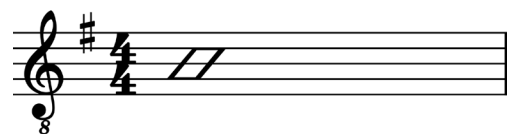

**Song Form**

Verse, Pre-Chorus, Chorus, Post-Chorus, Verse, Pre-Chorus, Chorus, Post-Chorus, Pre-Chorus, Chorus, Post-Chorus

Genre  
**Pop**

Language  
**English**

Key  
**G**

Tempo  
**118 BPM**

Chords:

<b>G</b>	<b>Am</b>	<b>Bm</b>	<b>C</b>	<b>D</b>	<b>Em</b>
I	ii	iii	IV	V	vi

**Iconic Notation**

Strum Pattern

Solo Scale

**Gmaj Pentatonic**

○ ● = Root Notes

**Standard Notation**

Strum Pattern

Solo Scale