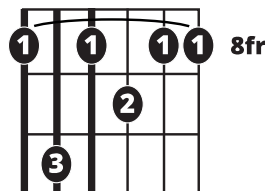

Song Form

Intro, Verse, Verse, Chorus, Verse, Chorus, Verse, Chorus

Genre
Pop

Language
Spanish
Español
English

Key
Fm

Tempo
108 BPM

Chords:

Fm	G*	Ab	Bbm	C	Db
I	ii	III	iv	V	VI

Fmi7

X

C7

Iconic Notation

Comping Pattern

Solo Scale

Fmi Pentatonic

1 3 = Root Notes