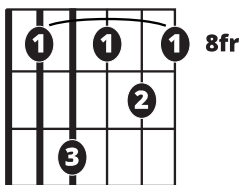

Song Form

Intro, Verse, Verse, Chorus, Verse, Chorus, Verse, Chorus

Genre
Pop

Language
Spanish
Español
English

Key
Fm

Tempo
108 BPM

Chords:

Fm	G*	Ab	Bbm	C	Db
I	ii	III	iv	V	VI

Fmi7

X

C7

Iconic Notation

Comping Pattern

Solo Scale

Fmi Pentatonic

1 3 = Root Notes