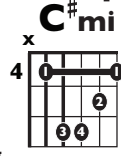

IN THE STYLE OF ...

"Jolene"

by Dolly Parton

KEY: C#mi

TEMPO: 222BPM

Chords	E	F#m	G#m	A	B	C#m
	I	ii	iii	IV	V	vi

SONG FORM: **Intro, Chorus, Verse, Chorus, Verse, Chorus, Verse Chorus**

Intro