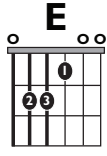

IN THE STYLE OF ...

"Jolene"

by Dolly Parton

KEY: C#mi

TEMPO: 222BPM

Chords	E	F#m	G#m	A	B	C#m
	I	ii	iii	IV	V	vi

SONG FORM: **Intro, Chorus, Verse, Chorus, Verse, Chorus, Verse Chorus**

Intro