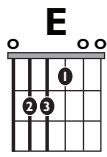

IN THE STYLE OF ...

"Jolene"

by Dolly Parton

KEY: C#mi

TEMPO: 222BPM

Chords	E	F#m	G#m	A	B	C#m
	I	ii	iii	IV	V	vi

SONG FORM: **Intro, Chorus, Verse, Chorus, Verse, Chorus, Verse Chorus**

Intro