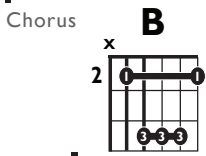

IN THE STYLE OF ...

"Jolene"

by Dolly Parton

KEY: C#mi

TEMPO: 222BPM

Chords	E	F#m	G#m	A	B	C#m
	I	ii	iii	IV	V	vi

SONG FORM: **Intro, Chorus, Verse, Chorus, Verse, Chorus, Verse Chorus**

Intro