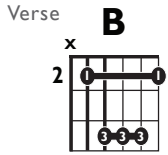

IN THE STYLE OF ...

"Jolene"

by Dolly Parton

KEY: C#mi

TEMPO: 222BPM

Chords	E	F#m	G#m	A	B	C#m
	I	ii	iii	IV	V	vi

SONG FORM: **Intro, Chorus, Verse, Chorus, Verse, Chorus, Verse Chorus**

Intro