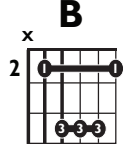

IN THE STYLE OF ...

"Jolene"

by Dolly Parton

KEY: C#mi

TEMPO: 222BPM

Chords	E	F#m	G#m	A	B	C#m
	I	ii	iii	IV	V	vi

SONG FORM: **Intro, Chorus, Verse, Chorus, Verse, Chorus, Verse Chorus**

Intro