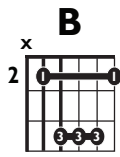

IN THE STYLE OF ...

"Jolene"

by Dolly Parton

KEY: C#mi

TEMPO: 222BPM

Chords	E	F#m	G#m	A	B	C#m
	I	ii	iii	IV	V	vi

SONG FORM: **Intro, Chorus, Verse, Chorus, Verse, Chorus, Verse Chorus**

Intro