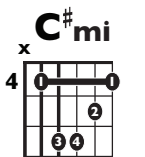

IN THE STYLE OF ...

"Jolene"

by Dolly Parton

KEY: C#mi

TEMPO: 222BPM

Chords	E	F#m	G#m	A	B	C#m
	I	ii	iii	IV	V	vi

SONG FORM: **Intro, Chorus, Verse, Chorus, Verse, Chorus, Verse Chorus**

Intro