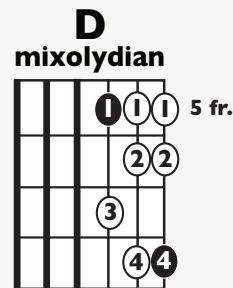

Iconic Notation

Strum Pattern

Standard Pattern

1e+ a2e+a3e+a4e+a

Easier Pattern

1 2 + 3 4 +

Solo Scale