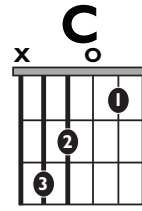

IN THE STYLE OF ... "Eso Que Tu Haces"

by Lido Pimienta

KEY: D

TEMPO: 80

D	Em	F#m	G	Am	B	C
I	ii	iii	IV	v	vi	VII

SONG FORM: **Intro, Verse, Pre-Chorus, Chorus, Verse, Pre-Chorus, Chorus, Instrumental, Chorus, Outro**

Intro, Verse, Pre-Chorus, Instrumental, Outro

Chorus

x3

Iconic Notation

Strum Pattern

Standard Pattern

1e+ a2e+a3e+a4e+a

Easier Pattern

1 2 + 3 4 +

Solo Scale

Standard Notation

Strum Pattern

Solo Scale