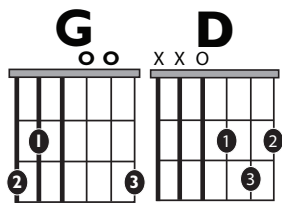

IN THE STYLE OF ... "Eso Que Tu Haces"

by Lido Pimienta

KEY: D

TEMPO: 80

D	Em	F#m	G	Am	B	C
I	ii	iii	IV	v	vi	VII

SONG FORM: **Intro, Verse, Pre-Chorus, Chorus, Verse, Pre-Chorus, Chorus, Instrumental, Chorus, Outro**

Intro, Verse, Pre-Chorus, Instrumental, Outro

Chorus

x3

Iconic Notation

Strum Pattern

Standard Pattern

1e+ a2e+a3e+a4e+a

Easier Pattern