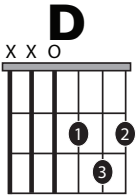

IN THE STYLE OF ... "Eso Que Tu Haces"

by Lido Pimienta

KEY: D

TEMPO: 80

D	Em	F#m	G	Am	B	C
I	ii	iii	IV	v	vi	VII

SONG FORM: **Intro, Verse, Pre-Chorus, Chorus, Verse, Pre-Chorus, Chorus, Instrumental, Chorus, Outro**