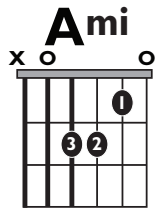

IN THE STYLE OF ... "Eso Que Tu Haces"

by Lido Pimienta

KEY: D

TEMPO: 80

D	Em	F#m	G	Am	B	C
I	ii	iii	IV	v	vi	VII

SONG FORM: **Intro, Verse, Pre-Chorus, Chorus, Verse, Pre-Chorus, Chorus, Instrumental, Chorus, Outro**

Intro, Verse, Pre-Chorus, Instrumental, Outro

Chorus

x3

Iconic Notation

Strum Pattern

Standard Pattern

1e+ a2e+a3e+a4e+a

Easier Pattern

1 2 + 3 4 +

Solo Scale

Standard Notation

Strum Pattern

Solo Scale