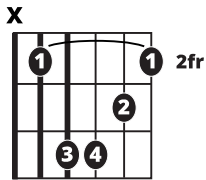

Song Form

Intro, Verse, Chorus, Verse, Chorus, Outro

Genre
Pop

Language
English

Key
Bm

Tempo
107 BPM

Chords:

Bm	C#*	D	Em	F#	G
I	ii*	III	iv	V	VII

Bmi