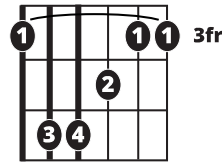

Song Form

Intro, Verse, Chorus, Verse, Chorus, Outro

Genre
Pop

Language
English

Key
Bm

Tempo
107 BPM

Chords:

Bm	C#*	D	Em	F#	G
I	ii*	III	iv	V	VII

Bmi

D

G

F#

Intro/
Verse/
Outro ||: / / | / / / / :||

G

D

F#mi

Bmi

Chorus ||: / / / / | / / / / | / / / / | / / / / :||

Iconic Notation

Strum Pattern

Solo Scale

Bmi Pentatonic

0 0 = Root Notes

Standard Notation

Strum Pattern

Solo Scale