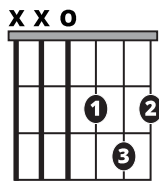

Song Form

Intro, Verse, Chorus, Verse, Chorus, Outro

Genre
Pop

Language
English

Key
Bm

Tempo
107 BPM

Chords:

Bm	C#*	D	Em	F#	G
I	ii*	III	iv	V	VII

Bmi

D

G

F#

Intro/
Verse/
Outro ||: / / | / / / / :||

G

D

F#mi

Bmi

Chorus ||: / / / / | / / / / | / / / / | / / / / :||

Iconic Notation

Strum Pattern

Solo Scale

Bmi Pentatonic

0 0 = Root Notes

Standard Notation

Strum Pattern

Solo Scale