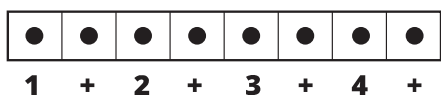

Song Form

Intro, Verse, Chorus, Verse, Chorus, Bridge, Chorus

Genre
Pop

Language
English

Key
E

Tempo
120 BPM

Chords:

E	F#m	G#m	A	B	C#m	D
I	ii	iii	IV	V	vi	bVII

Verse

Chorus

Bridge

Iconic Notation

Comping Pattern