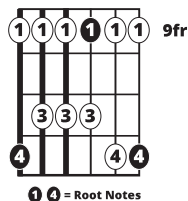

Song Form

Intro, Verse, Chorus, Verse, Chorus, Bridge, Chorus

Genre
Pop

Language
English

Key
E

Tempo
120 BPM

Chords:

E	F#m	G#m	A	B	C#m	D
I	ii	iii	IV	V	vi	bVII

Verse

Chorus

Bridge

Iconic Notation

Comping Pattern

Solo Scale

Emaj Pentatonic

Standard Notation