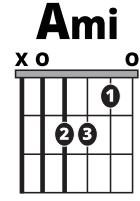

Song Form

Intro, Verse, Chorus, Verse, Bridge, Chorus

Genre
Pop

Language
Español
Spanish

Key
C

Tempo
80 BPM

Chords:

C	Dm	E	F	G	Am
I	ii	iii	IV	V	vi

Intro ||: / / / / | / / / / | / / / / | / / / / :||

Verse ||: / / / / | / / / / | / / / / | / / / / | / / / / :||

Chorus | / / / / | / / / / | / / / / | / / / / |

Bridge | / / / / | / / / / | / / / / | / / / / |

Iconic Notation

Strum Pattern

Solo Scale

Standard

Cmaj Pentatonic

Easier

Standard Notation

Strum Pattern

Solo Scale