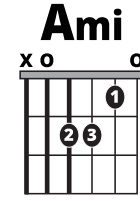

Chorus | / / / / | / / / / | / / / / | / / / / |