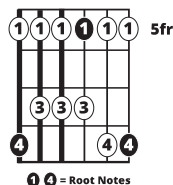

Song Form

Intro, Verse, Chorus, Verse, Bridge, Chorus

Genre
Pop

Language
Español
Spanish

Key
C

Tempo
80 BPM

Chords:

C	Dm	E	F	G	Am
I	ii	iii	IV	V	vi

Intro ||: / / / / | / / / / | / / / / | / / / / :||

Verse ||: / / / / | / / / / | / / / / | / / / / | / / / / :||

Chorus | / / / / | / / / / | / / / / | / / / / |

Bridge | / / / / | / / / / | / / / / | / / / / |

Iconic Notation

Strum Pattern

Solo Scale

Standard

Cmaj Pentatonic

Easier

Standard Notation

Strum Pattern