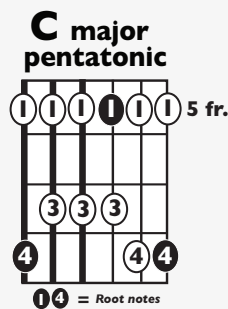

IN THE
STYLE OF..

“MY HOUSE” (Easy Version)

by Flo Rida

KEY: C

FOR ORIGINAL KEY: CAPO 10 **TEMPO: 114 BPM**

Chords

C	Dmi	Emi	F	G	Ami
I	ii	iii	IV	V	vi

SONG FORM: **Intro, Verse, Pre-Chorus, Chorus, Verse, Pre-Chorus, Chorus, Bridge, Chorus**

INTRO, VERSE, CHORUS

PRE-CHORUS

BRIDGE

Iconic Notation

Strum Pattern

Standard Notation

C Major Pentatonic