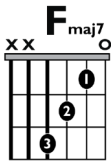

IN THE
STYLE OF..

“MY HOUSE” (Easy Version)

by Flo Rida

KEY: C

FOR ORIGINAL KEY: CAPO 10 **TEMPO: 114 BPM**

Chords

C	Dmi	Emi	F	G	Ami
I	ii	iii	IV	V	vi

SONG FORM: **Intro, Verse, Pre-Chorus, Chorus, Verse, Pre-Chorus, Chorus, Bridge, Chorus**

INTRO, VERSE, CHORUS

PRE-CHORUS

BRIDGE

Iconic Notation

Strum Pattern

Standard Notation

C Major Pentatonic