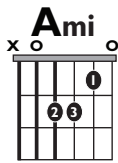

IN THE
STYLE OF..

“MY HOUSE” (Easy Version)

by Flo Rida

KEY: C

FOR ORIGINAL KEY: CAPO 10 **TEMPO: 114 BPM**

Chords

C	Dmi	Emi	F	G	Ami
I	ii	iii	IV	V	vi

SONG FORM: **Intro, Verse, Pre-Chorus, Chorus, Verse, Pre-Chorus, Chorus, Bridge, Chorus**

INTRO, VERSE, CHORUS

PRE-CHORUS

BRIDGE

Iconic Notation

Strum Pattern

Standard Notation

C Major Pentatonic