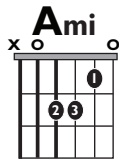

IN THE
STYLE OF..

“MY HOUSE” (Easy Version)

by Flo Rida

KEY: C

FOR ORIGINAL KEY: CAPO 10 **TEMPO: 114 BPM**

Chords

C	Dmi	Emi	F	G	Ami
I	ii	iii	IV	V	vi

SONG FORM: **Intro, Verse, Pre-Chorus, Chorus, Verse, Pre-Chorus, Chorus, Bridge, Chorus**

INTRO, VERSE, CHORUS

PRE-CHORUS

BRIDGE

Iconic Notation

Strum Pattern

Standard Notation

C Major Pentatonic