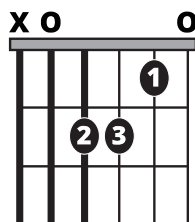

Song Form

Intro, Verse, Pre-Chorus, Chorus, Verse, Pre-Chorus, Chorus, Bridge, Chorus

Genre
R&B

Language
English

Key
Ami

Tempo
94 BPM

Chords:

Am	B*	C	Dm	E	F
I	ii*	II	iv	V	vi

Dmi

Ami

E

Ami

Iconic Notation

Comping Pattern

Solo Scale

Ami Pentatonic

Standard Notation

Strum Pattern

Solo Scale