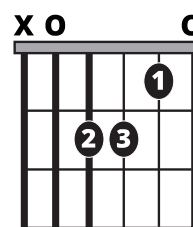

Song Form

Intro, Verse, Pre-Chorus, Chorus, Verse, Pre-Chorus, Chorus, Bridge, Chorus

Genre
R&B

Language
English

Key
Ami

Tempo
94 BPM

Chords:

Am	B*	C	Dm	E	F
I	ii*	II	iv	V	vi

Dmi

Ami

E

Ami

Iconic Notation

Comping Pattern

Solo Scale

Ami Pentatonic

Standard Notation

Strum Pattern

Solo Scale