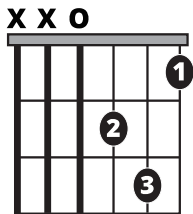

Song Form

Intro, Verse, Pre-Chorus, Chorus, Verse, Pre-Chorus, Chorus, Bridge, Chorus

Genre
R&B

Language
English

Key
Ami

Tempo
94 BPM

Chords:

Am	B*	C	Dm	E	F
I	ii*	II	iv	V	vi

Dmi