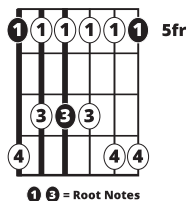

Ami Pentatonic