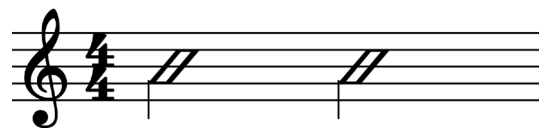

Standard Notation

Strum Pattern