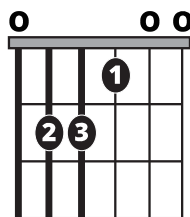

Song Form

Intro, Verse, Pre-Chorus, Chorus, Verse, Pre-Chorus, Chorus, Bridge, Chorus

Genre
R&B

Language
English

Key
Ami

Tempo
94 BPM

Chords:

Am	B*	C	Dm	E	F
I	ii*	II	iv	V	vi

Dmi

Ami

E

Ami

Iconic Notation

Comping Pattern

Solo Scale

Ami Pentatonic

Standard Notation

Strum Pattern

Solo Scale