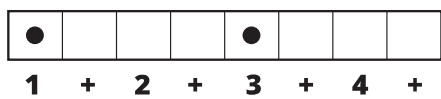

Song Form

Intro, Verse, Pre-Chorus, Chorus, Verse, Pre-Chorus, Chorus, Bridge, Chorus

Genre
R&B

Language
English

Key
Ami

Tempo
94 BPM

Chords:

Am	B*	C	Dm	E	F
I	ii*	II	iv	V	vi

Dmi

Ami

E

Ami

Iconic Notation

Comping Pattern

Solo Scale

Ami Pentatonic