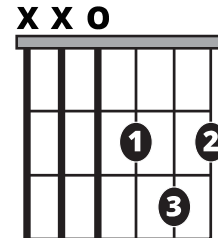

Song Form

Intro, Breakdown, Verse, Solo, Interlude, Solo Bridge, Verse, Solo, Outro

Genre
Latin Rock

Language
Español
Spanish

Key
Am

Tempo
128 BPM

Chords:

Am	B*	C	D	Em	F
I	ii	iii	IV	v	VI

Ami

D

Ami

D

Iconic Notation

Comping Pattern

1 + 2 + 3 + 4 +

1 + 2 + 3 + 4 +

Solo Scale

Ami Pentatonic

1 2 = Root Notes

Standard Notation

Strum Pattern

Solo Scale