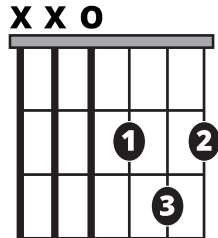

Song Form

Intro, Breakdown, Verse, Solo, Interlude, Solo Bridge, Verse, Solo, Outro

Genre
Latin Rock

Language
Español
Spanish

Key
Am

Tempo
128 BPM

Chords:

Am	B*	C	D	Em	F
I	ii	iii	IV	v	VI

Ami

D

Ami

D

Iconic Notation

Comping Pattern

1 + 2 + 3 + 4 +

1 + 2 + 3 + 4 +

Solo Scale

Ami Pentatonic

1 2 = Root Notes

Standard Notation

Strum Pattern

Solo Scale