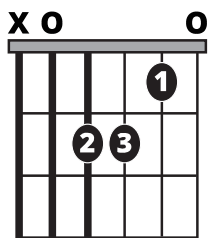

Song Form

Intro, Breakdown, Verse, Solo, Interlude, Solo Bridge, Verse, Solo, Outro

Genre
Latin Rock

Language
Español
Spanish

Key
Am

Tempo
128 BPM

Chords:

Am	B*	C	D	Em	F
I	ii	iii	IV	v	VI

Ami