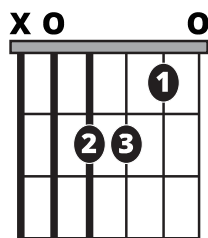

Song Form

Intro, Breakdown, Verse, Solo, Interlude, Solo Bridge, Verse, Solo, Outro

Genre
Latin Rock

Language
Español
Spanish

Key
Am

Tempo
128 BPM

Chords:

Am	B*	C	D	Em	F
I	ii	iii	IV	v	VI

Ami

D

Ami

D

Iconic Notation

Comping Pattern

1 + 2 + 3 + 4 +

1 + 2 + 3 + 4 +

Solo Scale

Ami Pentatonic

1 2 = Root Notes

Standard Notation

Strum Pattern

Solo Scale