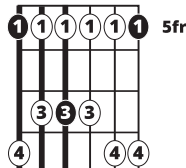

Song Form

Intro, Breakdown, Verse, Solo, Interlude, Solo Bridge, Verse, Solo, Outro

Genre
Latin Rock

Language
Español
Spanish

Key
Am

Tempo
128 BPM

Chords:

Am	B*	C	D	Em	F
I	ii	iii	IV	v	VI

Solo Scale

Ami Pentatonic

1 2 = Root Notes

Standard Notation

Strum Pattern

Solo Scale