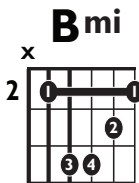

# "Oye Mujer"

by Raymix

**KEY:** EMI

**TEMPO:** 91 BPM

Em	F#*	G	Am	Bm	C	D
i	ii*	III	v	v	VI	VII

SONG FORM: **Intro, Verse, Chorus, Verse, Interlude, Verse, Chorus**

Intro/Chorus/Interlude

|| / / / / / / | / / / / / / | / / / / / / | / / / / / / :||

### Iconic Notation

Strum Pattern

**1 + 2 + 3 + 4 +**

Solo Scale

**E minor pentatonic**

○○○○○○

02 = Root notes