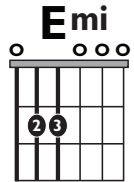

# "Oye Mujer"

by Raymix

**KEY:** EMI

**TEMPO:** 91 BPM

Em	F#*	G	Am	Bm	C	D
i	ii*	III	v	v	VI	VII

SONG FORM: **Intro, Verse, Chorus, Verse, Interlude, Verse, Chorus**

Intro/Chorus/Interlude

|| / / / / / / | / / / / / / | / / / / / / | / / / / / / :||

### Iconic Notation

Strum Pattern

**1 + 2 + 3 + 4 +**

Solo Scale

**E minor pentatonic**

○○○○○○

02 = Root notes