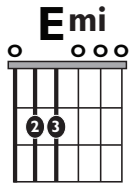

# "Oye Mujer"

by Raymix

**KEY:** EMI

**TEMPO:** 91 BPM

Em	F#*	G	Am	Bm	C	D
i	ii*	III	v	v	VI	VII

SONG FORM: **Intro, Verse, Chorus, Verse, Interlude, Verse, Chorus**

Intro/Chorus/Interlude

|| / / / / / / | / / / / / / | / / / / / / | / / / / / / :||

### Iconic Notation

Strum Pattern

**1 + 2 + 3 + 4 +**

Solo Scale

**E minor pentatonic**

○○○○○○

02 = Root notes