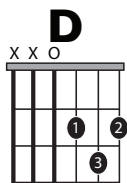

/ / / / / / | / / / / / / | / / / / / / | / / / / / / :||

Iconic Notation

Strum Pattern

1 + 2 + 3 + 4 +

Solo Scale

E minor pentatonic

○○○○○○

02 = Root notes

Standard Notation

Strum Pattern

Solo Scale

E Minor Pentatonic