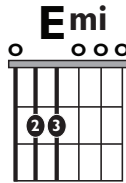

/ / / / / / | / / / / / / | / / / / / / | / / / / / / :||

Iconic Notation

Strum Pattern

1 + 2 + 3 + 4 +

Solo Scale

E minor pentatonic

○○○○○○

02 = Root notes

Standard Notation

Strum Pattern

Solo Scale

E Minor Pentatonic