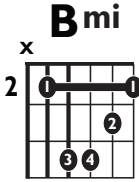

# "Oye Mujer"

by Raymix

**KEY:** EMI

**TEMPO:** 91 BPM

Em	F#*	G	Am	Bm	C	D
i	ii*	III	v	v	VI	VII

SONG FORM: **Intro, Verse, Chorus, Verse, Interlude, Verse, Chorus**

Intro/Chorus/Interlude

|| / / / / / / | / / / / / / | / / / / / / | / / / / / / :||

### Iconic Notation

Strum Pattern

**1 + 2 + 3 + 4 +**

Solo Scale

**E minor pentatonic**

○○○○○○

02 = Root notes