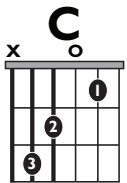

/ / / / / / | / / / / / / | / / / / / / | / / / / / / :||

Iconic Notation

Strum Pattern

1 + 2 + 3 + 4 +

Solo Scale

E minor pentatonic

○○○○○○

02 = Root notes

Standard Notation

Strum Pattern

Solo Scale

E Minor Pentatonic