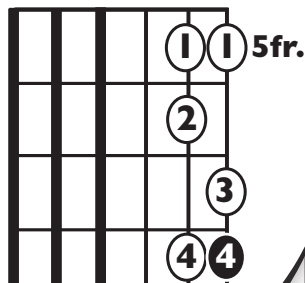

IN THE STYLE OF..

“STORY OF MY LIFE” (Easy Version) by One Direction

KEY OF SONG RECORDING: **Eb MAJOR**

KEY SHOWN: **C MAJOR**

FOR ORIGINAL KEY: **CAPO 3rd FRET**

SONG FORM: **Intro, Verse 1, Pre-Chorus, Chorus, Verse 2, Pre-Chorus, Chorus, Chorus**

Intro
2X
Verse
4X

Ami **Ami** **C** **C**

||: / / / / | / / / / | / / / / | / / / / :||

Pre Chorus

F **G** **Ami** **G** **G**

||: / / / / | / / / / :|| / / / / | / / / / |

Chorus
4X

C **C** **F** **F**

||: / / / / | / / / / | / / / / | / / / / |

Ami **F** **C** **C**

| / / / / | / / / / | / / / / | / / / / :||

Standard Notation

Strum Patterns

Guitar Solo

Strum Patterns

1 2 3 4

rhythm C

SOLO!

C Major Scale

Root = **2 4**