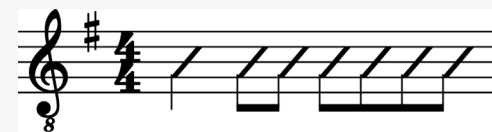

IN THE STYLE OF ...

"Superbike"

by Jay Som

KEY: G

TEMPO: 94

Chords	G	Am	Bm	C	D	Em
	I	ii	iii	IV	V	vi

SONG FORM: **Intro, Verse, Chorus, Verse, Bridge, Outro**

Intro/Chorus

Iconic Notation

Strum Pattern

1 2 + 3 + 4 +

Solo Scale

G Major pentatonic

Standard Notation

Strum Pattern

Solo Scale