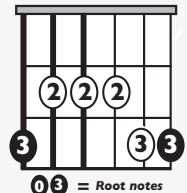

Iconic Notation

Strum Pattern

1 2 + 3 + 4 +

Solo Scale

G Major pentatonic