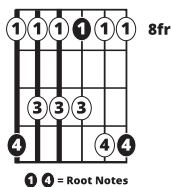

Song Form

Intro, Verse, Chorus, Verse, Chorus, Bridge, Chorus

Genre
Pop

Language
English

Key
Eb

Tempo
170 BPM

Chords:

Eb	F	Gm	Ab	Bbm	Cm	Ab
I	II	iii	IV	V	vi	bVII

Ab

Eb

Bridge

12
8

Iconic Notation

Strum Pattern

Solo Scale

Ebmaj Pentatonic

1 0 = Root Notes

Standard Notation

Strum Pattern

Solo Scale