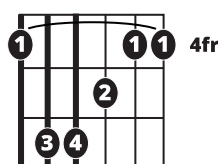

Song Form

Intro, Verse, Chorus, Verse, Chorus, Bridge, Chorus

Genre
Pop

Language
English

Key
Eb

Tempo
170 BPM

Chords:

Eb	F	Gm	Ab	Bbm	Cm	Ab
I	II	iii	IV	V	vi	bVII

Eb

F7

Ab

Eb

Intro/
Verse/
Chorus

12
8

Db

F7

Ab

Eb

Bridge

12
8

Iconic Notation

Strum Pattern

Solo Scale

Ebmaj Pentatonic

1 0 = Root Notes

Standard Notation

Strum Pattern

Solo Scale