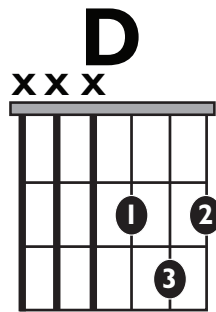

# “TATTOOED HEART” (Easy Version)

by Ariana Grande

**KEY:** G MAJOR

**TEMPO:** 72 BPM

Chords

G	Ami	Bmi	C	D	Emi
I	ii	iii	IV	V	vi

SONG FORM: Verse, Chorus, Verse, Chorus, Bridge, Chorus

**Iconic Notation**

Strum Pattern

**1 + a 2 + a 3 + a 4 + a**

Solo Scale

**G Major pentatonic**

0 3 = Root notes

**Standard Notation**

Strum Pattern

Solo Scale