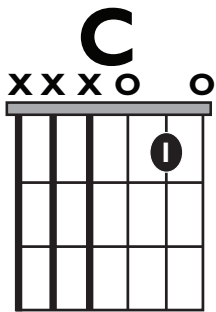

# “TATTOOED HEART” (Easy Version)

by Ariana Grande

**KEY:** G MAJOR

**TEMPO:** 72 BPM

Chords

G	Ami	Bmi	C	D	Emi
I	ii	iii	IV	V	vi

SONG FORM: Verse, Chorus, Verse, Chorus, Bridge, Chorus

**Iconic Notation**

Strum Pattern

**1 + a 2 + a 3 + a 4 + a**

Solo Scale

**G Major pentatonic**

0 3 = Root notes

**Standard Notation**

Strum Pattern

Solo Scale