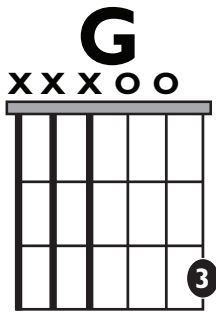

# “TATTOOED HEART” (Easy Version)

by Ariana Grande

**KEY:** G MAJOR

**TEMPO:** 72 BPM

Chords

G	Ami	Bmi	C	D	Emi
I	ii	iii	IV	V	vi

SONG FORM: Verse, Chorus, Verse, Chorus, Bridge, Chorus

**Iconic Notation**

Strum Pattern

**1 + a 2 + a 3 + a 4 + a**

Solo Scale

**G Major pentatonic**

0 3 = Root notes

**Standard Notation**

Strum Pattern

Solo Scale