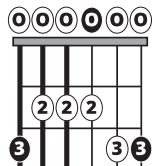

**Song Form**

Verse, Pre-Chorus, Chorus, Post-Chorus, Verse, Pre-Chorus, Chorus, Post-Chorus, Pre-Chorus, Chorus, Post-Chorus

Genre  
**Pop**

Language  
**English**

Key  
**G**

Tempo  
**101 BPM**

Chords:

<b>G</b>	<b>Am</b>	<b>Bm</b>	<b>C</b>	<b>D</b>	<b>Em</b>
I	ii	iii	IV	V	vi

Verse

**12**  
**8**

Verse guitar notation showing chord diagrams for G, Bmi, C, Cmi, and D. Includes strumming patterns and fretting instructions like '2fr' and '3fr'.

Chorus

Chorus guitar notation showing chord diagrams for C, D, G, Bmi, C, D, G, G7, C, D, G, Bmi, C, and Cmi. Includes strumming patterns and fretting instructions.

Instrumental

Instrumental guitar notation showing chord diagrams for G, Bmi, C, and Cmi. Includes strumming patterns.

**Iconic Notation**

Strum Pattern

Solo Scale

**Gmaj Pentatonic**

0 3 = Root Notes

**Standard Notation**