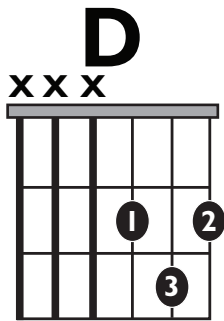

IN THE "WHAT DO YOU MEAN" (Easy Version) by Justin Bieber

STYLE OF...

KEY SHOWN: G MAJOR **TEMPO:** 124 BPM **FOR ORIGINAL KEY:** CAPO I

Chords

G	A ^{mi}	B ^{mi}	C	D	E ^{mi}
I	ii	iii	IV	V	vi

SONG FORM: Intro, Chorus, Verse, Pre-Chorus, Chorus, Verse, Pre-Chorus, Chorus

||: / / / /

| / / / / |

| / / / /

| / / / / :||

Iconic Notation

Strum Pattern

Solo Scale

Standard Notation

Strum Pattern

Solo Scale