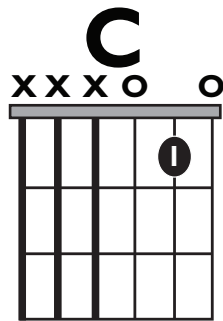

IN THE "WHAT DO YOU MEAN" (Easy Version) by Justin Bieber

STYLE OF...

KEY SHOWN: G MAJOR **TEMPO:** 124 BPM **FOR ORIGINAL KEY:** CAPO I

Chords

G	A^{mi}	B^{mi}	C	D	E^{mi}
I	ii	iii	IV	V	vi

SONG FORM: Intro, Chorus, Verse, Pre-Chorus, Chorus, Verse, Pre-Chorus, Chorus

||: / / / /

| / / / / |

| / / / /

| / / / / :||

Iconic Notation

Strum Pattern

Solo Scale

Standard Notation

Strum Pattern

Solo Scale