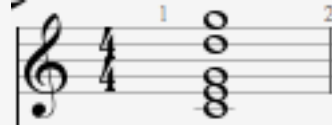

Standard Notation

Strum Pattern