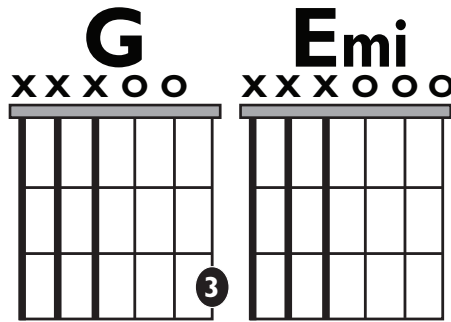

IN THE "WHAT DO YOU MEAN" (Easy Version) by Justin Bieber

STYLE OF...

KEY SHOWN: G MAJOR **TEMPO:** 124 BPM **FOR ORIGINAL KEY:** CAPO I

Chords

G	A ^{mi}	B ^{mi}	C	D	E ^{mi}
I	ii	iii	IV	V	vi

SONG FORM: Intro, Chorus, Verse, Pre-Chorus, Chorus, Verse, Pre-Chorus, Chorus

||: / / / /

| / / / / |

| / / / /

| / / / / :||

Iconic Notation

Strum Pattern

Solo Scale

Standard Notation

Strum Pattern

Solo Scale