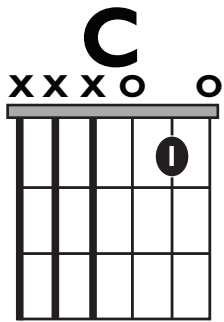

IN THE "WHAT DO YOU MEAN" (Easy Version) by Justin Bieber

STYLE OF...

KEY SHOWN: G MAJOR **TEMPO:** 124 BPM **FOR ORIGINAL KEY:** CAPO I

Chords

G	A ^{mi}	B ^{mi}	C	D	E ^{mi}
I	ii	iii	IV	V	vi

SONG FORM: Intro, Chorus, Verse, Pre-Chorus, Chorus, Verse, Pre-Chorus, Chorus

||: / / / /

| / / / / |

| / / / /

| / / / / :||

Iconic Notation

Strum Pattern

Solo Scale

Standard Notation

Strum Pattern

Solo Scale