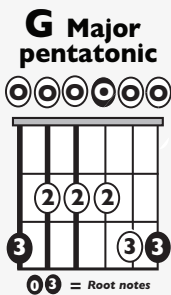

IN THE "WHAT DO YOU MEAN" (Easy Version) by Justin Bieber

STYLE OF...

KEY SHOWN: G MAJOR **TEMPO:** 124 BPM **FOR ORIGINAL KEY:** CAPO I

Chords

G	A ^{mi}	B ^{mi}	C	D	E ^{mi}
I	ii	iii	IV	V	vi

SONG FORM: Intro, Chorus, Verse, Pre-Chorus, Chorus, Verse, Pre-Chorus, Chorus

||: / / / /

| / / / / |

| / / / /

| / / / / :||

Iconic Notation

Strum Pattern

Solo Scale

Standard Notation