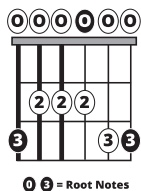

Gmaj Pentatonic