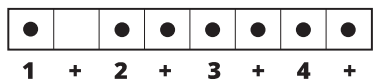

Song Form

Intro, Verse, Chorus, Verse, Chorus, Outro

Genre
Pop

Language
English

Key
G

Tempo
94 BPM

Chords:

G	Am	Bm	C	D	Em
I	ii	iii	IV	v	vi

Four guitar chord diagrams are shown: **G**, **D**, **Em**, and **C**. Each diagram includes fingerings (1, 2, 3) and strumming directions (slashes) for each string.

Iconic Notation

Strum Pattern

Solo Scale