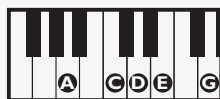

Solo Scale

A Minor Pentatonic Scale