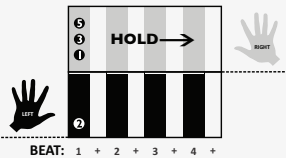

Iconic Notation

Comping Pattern