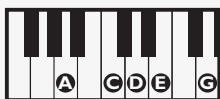

Solo Scale

A Minor Pentatonic Scale