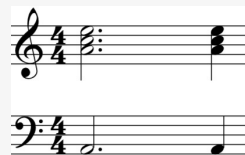

IN THE STYLE OF ...

"Beautiful People" (Easy Version)

by Ed Sheeran and Khalid

KEY: Am

TEMPO: 77BPM

C	Dm	Em	F	G	Am
I	ii	iii	IV	V	vi

SONG FORM: **Intro, Verse, Pre-Chorus, Chorus, Verse, Pre-Chorus, Chorus**

Iconic Notation

Comping Pattern

Solo Scale

A Minor Pentatonic Scale

Standard Notation

Comping Pattern

Solo Scale