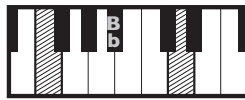

Bb (2nd inversion)