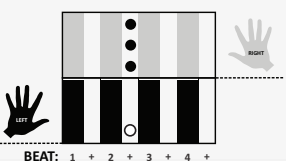

IN THE STYLE OF ...

"Butter"

by BTS

KEY: Ab

TEMPO: 110

Ab	Bbm	Cm	Db	Eb	Fm
I	II	iii	IV	V	vi

SONG FORM: **Verse, Pre-Chorus, Chorus, Verse, Pre-Chorus, Chorus, Interlude, Bridge**

Ab

Verse

Db (1st inversion)

Eb (1st inversion)

Fmi (1st inversion)

Pre-Chorus
Chorus
Interlude
Bridge

Iconic Notation

Comping Pattern

Solo Scale

Ab Pentatonic Scale

JAM CARD™ SOLO

Place Jam Card™ #4a for MAJOR PENTATONIC with the note "Ab" on the root note marker!

Standard Notation

Comping Pattern

Solo Scale