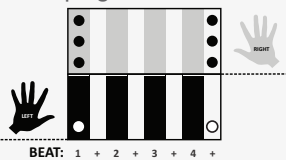

IN THE STYLE OF ...

"Butter"

by BTS

KEY: Ab

TEMPO: 110

Ab	Bbm	Cm	Db	Eb	Fm
I	II	iii	IV	V	vi

SONG FORM: **Verse, Pre-Chorus, Chorus, Verse, Pre-Chorus, Chorus, Interlude, Bridge**

Ab

Verse

Db (1st inversion)

Eb (1st inversion)

Fmi (1st inversion)

Pre-Chorus
Chorus
Interlude
Bridge

Iconic Notation

Comping Pattern

Solo Scale

Ab Pentatonic Scale

JAM CARD™ SOLO

Place Jam Card™ #4a for MAJOR PENTATONIC with the note "Ab" on the root note marker!

Standard Notation

Comping Pattern

Solo Scale