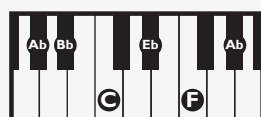

IN THE STYLE OF ...

"Butter"

by BTS

KEY: Ab

TEMPO: 110

Ab	Bbm	Cm	Db	Eb	Fm
I	II	iii	IV	V	vi

SONG FORM: **Verse, Pre-Chorus, Chorus, Verse, Pre-Chorus, Chorus, Interlude, Bridge**

Ab

Verse

Db (1st inversion)

Eb (1st inversion)

Fmi (1st inversion)

Pre-Chorus
Chorus
Interlude
Bridge

Iconic Notation

Comping Pattern

Solo Scale

Ab Pentatonic Scale

JAM CARD™ SOLO

Place Jam Card™ #4a for MAJOR PENTATONIC with the note "Ab" on the root note marker!

Standard Notation

Comping Pattern

Solo Scale