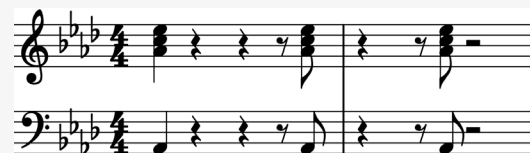

IN THE STYLE OF ...

"Butter"

by BTS

KEY: Ab

TEMPO: 110

Ab	Bbm	Cm	Db	Eb	Fm
I	II	iii	IV	V	vi

SONG FORM: **Verse, Pre-Chorus, Chorus, Verse, Pre-Chorus, Chorus, Interlude, Bridge**

Ab

Verse

Db (1st inversion)

Eb (1st inversion)

Fmi (1st inversion)

Pre-Chorus
Chorus
Interlude
Bridge

Iconic Notation

Comping Pattern

Solo Scale

Ab Pentatonic Scale

JAM CARD™ SOLO

Place Jam Card™ #4a for MAJOR PENTATONIC with the note "Ab" on the root note marker!

Standard Notation

Comping Pattern

Solo Scale