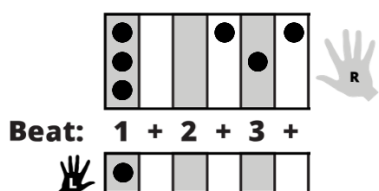

Song Form

Verse, Chorus, Verse, Chorus, Bridge, Chorus, Verse, Chorus

Genre
Pop

Language
Spanish

Key
Em

Tempo
132 BPM

Chords:

Em	F#*	G	Am	Bm	C	D
I	ii	III	iv	v	VI	VII

C

Emi

Iconic Notation

Comping Pattern

Solo Scale

Emi Pentatonic

Jam Card Solo

Place Jam Card #4b for MINOR PENTATONIC with the note E on the root note marker!