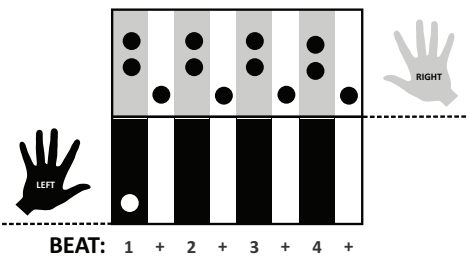

D

D

A

A

Verse 2X
Chorus 2X

13

KEYBOARD SOLO

JAM CARD

Scale Card #1 FRONT
MAJOR PENTATONIC™
put the "start arrow"
on the note "A"!