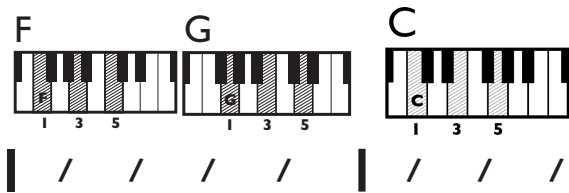

IN THE STYLE OF ...

"Daughter"

by Ryan Cassata

KEY: C

TEMPO: 120BPM

Chords	C	Dm	Em	F	G	Am
	I	ii	iii	IV	V	vi

SONG FORM: Verse, Chorus, Verse, Chorus, Verse, Chorus, Chorus

Iconic Notation

Comping Pattern

Solo Scale

C Major Pentatonic Scale

JAM CARD SOLO

Standard Notation

Comping Pattern

Solo Scale

C Major Pentatonic