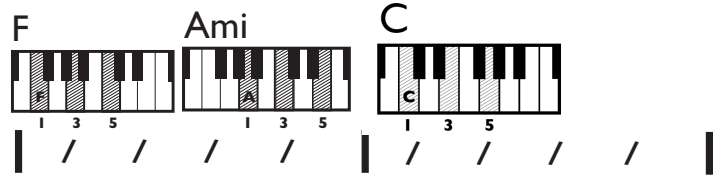

IN THE STYLE OF ...

"Daughter"

by Ryan Cassata

KEY: C

TEMPO: 120BPM

Chords	C	Dm	Em	F	G	Am
	I	ii	iii	IV	V	vi

SONG FORM: Verse, Chorus, Verse, Chorus, Verse, Chorus, Chorus

Iconic Notation

Comping Pattern

Solo Scale

C Major Pentatonic Scale

JAM CARD SOLO

Standard Notation

Comping Pattern

Solo Scale

C Major Pentatonic