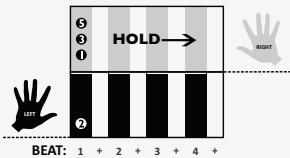

Iconic Notation

Comping Pattern