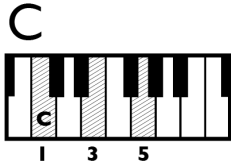

IN THE STYLE OF ...

"Daughter"

by Ryan Cassata

KEY: C

TEMPO: 120BPM

Chords	C	Dm	Em	F	G	Am
	I	ii	iii	IV	V	vi

SONG FORM: Verse, Chorus, Verse, Chorus, Verse, Chorus, Chorus

Iconic Notation

Comping Pattern

Solo Scale

C Major Pentatonic Scale

JAM CARD SOLO

Standard Notation

Comping Pattern

Solo Scale

C Major Pentatonic