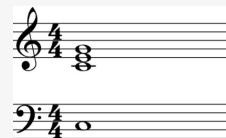

IN THE STYLE OF ...

"Daughter"

by Ryan Cassata

KEY: C

TEMPO: 120BPM

Chords	C	Dm	Em	F	G	Am
	I	ii	iii	IV	V	vi

SONG FORM: Verse, Chorus, Verse, Chorus, Verse, Chorus, Chorus

Iconic Notation

Comping Pattern

Solo Scale

C Major Pentatonic Scale

JAM CARD SOLO

Standard Notation

Comping Pattern

Solo Scale

C Major Pentatonic