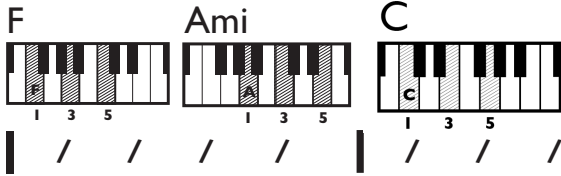

IN THE STYLE OF ...

"Daughter"

by Ryan Cassata

KEY: C

TEMPO: 120BPM

Chords	C	Dm	Em	F	G	Am
	I	ii	iii	IV	V	vi

SONG FORM: Verse, Chorus, Verse, Chorus, Verse, Chorus, Chorus

Iconic Notation

Comping Pattern

Solo Scale

C Major Pentatonic Scale

JAM CARD SOLO

Standard Notation

Comping Pattern

Solo Scale

C Major Pentatonic