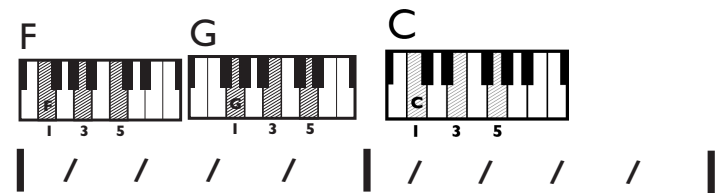

IN THE STYLE OF ...

"Daughter"

by Ryan Cassata

KEY: C

TEMPO: 120BPM

Chords	C	Dm	Em	F	G	Am
	I	ii	iii	IV	V	vi

SONG FORM: Verse, Chorus, Verse, Chorus, Verse, Chorus, Chorus

Iconic Notation

Comping Pattern

Solo Scale

C Major Pentatonic Scale

JAM CARD SOLO

Standard Notation

Comping Pattern

Solo Scale

C Major Pentatonic