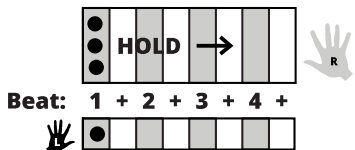

Iconic Notation

Comping Pattern

Solo Scale