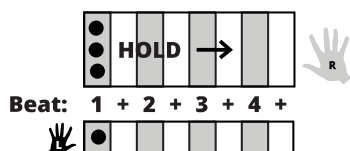

Song Form

Intro, Verse, Chorus, Interlude, Chorus, Chorus, Chorus

Genre
Mariachi

Language
**Español/
Spanish**

Key
D

Tempo
125 BPM

Chords:

| D | Em | F#m | G | A | Bm |
|---|----|-----|----|---|----|
| I | ii | iii | IV | V | vi |

D

Bmi (1st inversion)

G (2nd inversion)

A (1st inversion)

Iconic Notation

Comping Pattern

Solo Scale

Dmaj Pentatonic

Jam Card Solo

Place Jam Card #4a for MAJOR PENTATONIC with the note **D** on the root note marker!

Standard Notation

Comping Pattern

Solo Scale