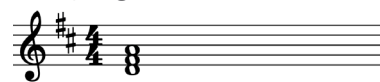

Standard Notation

Comping Pattern