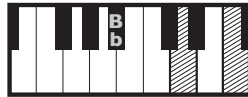

IN THE STYLE OF ...

"Don't Go Yet"

by Camila Cabello

KEY: Cm

TEMPO: 110

Cm	D#*	Eb	Fm	Gm	Ab	Bb
i	ii*	III	iv	v	VI	VII

SONG FORM: **Intro, Verse, Chorus, Interlude, Verse, Chorus, Interlude, Instrumental, Bridge, Chorus, Interlude**

Cmi

Bb

Ab

Bb

Iconic Notation

Comping Pattern

BEAT: 1 e + 2 e + 3 e + 4 e + 5

Solo Scale

C Minor Pentatonic Scale

JAM CARD™ SOLO

Standard Notation

Comping Pattern

Solo Scale