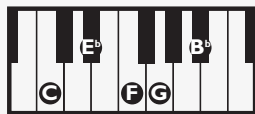

BEAT: 1 e + 2 e + 3 e + 4 e + 5

Solo Scale

C Minor Pentatonic Scale