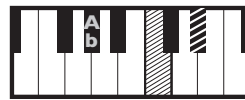

IN THE STYLE OF ...

"Don't Go Yet"

by Camila Cabello

KEY: Cm

TEMPO: 110

Cm	D#*	Eb	Fm	Gm	Ab	Bb
i	ii*	III	iv	v	VI	VII

SONG FORM: **Intro, Verse, Chorus, Interlude, Verse, Chorus, Interlude, Instrumental, Bridge, Chorus, Interlude**

Cmi

Bb

Ab

Bb

Iconic Notation

Comping Pattern

BEAT: 1 e + 2 e + 3 e + 4 e + 5

Solo Scale

C Minor Pentatonic Scale

JAM CARD™ SOLO

Standard Notation

Comping Pattern

Solo Scale