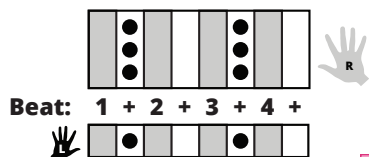

Song Form

Verse, Chorus, Verse, Chorus, Bridge, Chorus

Genre
Norteño

Language
**Español/
Spanish**

Key
C

Tempo
146 BPM

Chords:

C	Dm	Em	F	G	Am
I	ii	iii	IV	V	vi

C

G7

C

Verse

G7

C

G7

C

Chorus

Iconic Notation

Comping Pattern

Solo Scale

Cmaj Pentatonic

Jam Card Solo

Place Jam Card #4a for MAJOR PENTATONIC with the note E on the root note marker!

Standard Notation