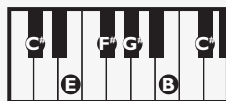

IN THE STYLE OF ...

"Family Affair"

by Mary J. Blige

KEY: C#m

TEMPO: 93

Chords

C#m	D#*	E	F#m	G#m	A
i	ii*	III	iv	v	VI

SONG FORM: **Intro, Chorus, Verse, Chorus, Verse, Chorus, Verse, Chorus, Chorus**

C#mi (1st inversion)

G#mi (2nd inversion)

Iconic Notation

Comping Pattern

Solo Scale

C#mi Pentatonic Scale

Standard Notation

Comping Pattern