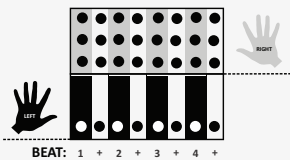

IN THE STYLE OF ...

"Family Affair"

by Mary J. Blige

KEY: C#m

TEMPO: 93

Chords

C#m	D#*	E	F#m	G#m	A
i	ii*	III	iv	v	VI

SONG FORM: **Intro, Chorus, Verse, Chorus, Verse, Chorus, Verse, Chorus, Chorus**

C#mi (1st inversion)

G#mi (2nd inversion)

Iconic Notation

Comping Pattern

Solo Scale

C#mi Pentatonic Scale

Standard Notation

Comping Pattern