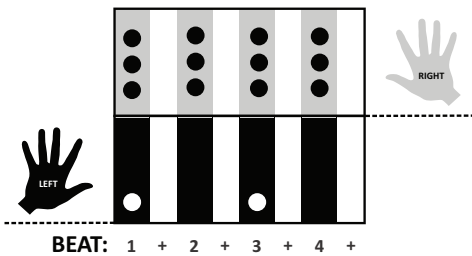

IN THE
STYLE OF...

GIRL ON FIRE

by Alicia Keys

Verse

Chord diagrams and rhythmic notation for the Verse section:

- Row 1:** Chords A, F#mi, D, E. Rhythmic notation: / / / / | / / / / | / / / / | / / / / |
- Row 2:** Chords A, F#mi, D, A, D, E. Rhythmic notation: / / / / | / / / / | / / / / | / / / / | / / / / |
- Row 3:** Chords A, F#mi, C#mi, E. Rhythmic notation: ||: / / / / | / / / / | / / / / | / / / / :||

Pre-Chorus 2X
Chorus 2X

10

Pre-Chorus 2X
Chorus 2X

KEYBOARD SOLO

JAM
CARD

Scale Card #1 FRONT
MAJOR PENTATONIC™
put the "start arrow"
on the "A"!