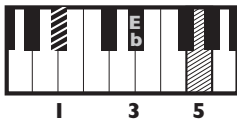

IN THE STYLE OF ...

"Good As Hell"

by Lizzo

KEY: Eb

TEMPO: 96BPM

Chords

Eb	Fm	Gm	Ab	Bb	Cm
I	ii	iii	IV	V	vi

SONG FORM: **Chorus, Verse, Pre-Chorus, Chorus, Verse, Pre-Chorus, Chorus, Pre-Chorus, Chorus**

Ab (1st inversion)

Eb (2nd inversion)

Fmi (1st inversion)

Iconic Notation

Comping Pattern

BEAT: 1 + 2 + 3 + 4 +

BEAT: 1 + 2 + 3 + 4 +

Solo Scale

Eb Major Pentatonic Scale

JAM CARD SOLO

Place Jam Card #4a for MAJOR PENTATONIC with the note "Eb" on the root note marker!

Standard Notation

Comping Pattern

Solo Scale

Eb Major Pentatonic