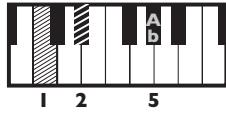

IN THE STYLE OF ...

"Good As Hell"

by Lizzo

KEY: Eb

TEMPO: 96BPM

Chords

Eb	Fm	Gm	Ab	Bb	Cm
I	ii	iii	IV	V	vi

SONG FORM: **Chorus, Verse, Pre-Chorus, Chorus, Verse, Pre-Chorus, Chorus, Pre-Chorus, Chorus**

Ab (1st inversion)

Eb (2nd inversion)

Fmi (1st inversion)

Iconic Notation

Comping Pattern

BEAT: 1 + 2 + 3 + 4 +

BEAT: 1 + 2 + 3 + 4 +

Solo Scale

Eb Major Pentatonic Scale

JAM CARD SOLO

Place Jam Card #4a for MAJOR PENTATONIC with the note "Eb" on the root note marker!

Standard Notation

Comping Pattern

Solo Scale

Eb Major Pentatonic