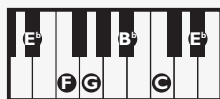

IN THE STYLE OF ...

"Good As Hell"

by Lizzo

KEY: Eb

TEMPO: 96BPM

Chords

Eb	Fm	Gm	Ab	Bb	Cm
I	ii	iii	IV	V	vi

SONG FORM: **Chorus, Verse, Pre-Chorus, Chorus, Verse, Pre-Chorus, Chorus, Pre-Chorus, Chorus**

Ab (1st inversion)

Eb (2nd inversion)

Fmi (1st inversion)

Iconic Notation

Comping Pattern

BEAT: 1 + 2 + 3 + 4 +

BEAT: 1 + 2 + 3 + 4 +

Solo Scale

Eb Major Pentatonic Scale

JAM CARD SOLO

Place Jam Card #4a for MAJOR PENTATONIC with the note "Eb" on the root note marker!

Standard Notation

Comping Pattern

Solo Scale

Eb Major Pentatonic