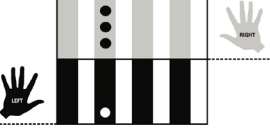

IN THE STYLE OF ...

"Good As Hell"

by Lizzo

KEY: Eb

TEMPO: 96BPM

Chords

Eb	Fm	Gm	Ab	Bb	Cm
I	ii	iii	IV	V	vi

SONG FORM: **Chorus, Verse, Pre-Chorus, Chorus, Verse, Pre-Chorus, Chorus, Pre-Chorus, Chorus**

Ab (1st inversion)

Eb (2nd inversion)

Fmi (1st inversion)

Iconic Notation

Comping Pattern

BEAT: 1 + 2 + 3 + 4 +

BEAT: 1 + 2 + 3 + 4 +

Solo Scale

Eb Major Pentatonic Scale

JAM CARD SOLO

Place Jam Card #4a for MAJOR PENTATONIC with the note "Eb" on the root note marker!

Standard Notation

Comping Pattern

Solo Scale

Eb Major Pentatonic