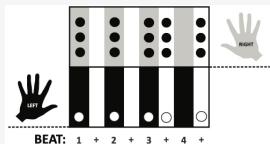

IN THE STYLE OF ...

"Good As Hell"

by Lizzo

KEY: Eb

TEMPO: 96BPM

Chords

Eb	Fm	Gm	Ab	Bb	Cm
I	ii	iii	IV	V	vi

SONG FORM: **Chorus, Verse, Pre-Chorus, Chorus, Verse, Pre-Chorus, Chorus, Pre-Chorus, Chorus**

Ab (1st inversion)

Eb (2nd inversion)

Fmi (1st inversion)

Iconic Notation

Comping Pattern

BEAT: 1 + 2 + 3 + 4 +

BEAT: 1 + 2 + 3 + 4 +

Solo Scale

Eb Major Pentatonic Scale

JAM CARD SOLO

Place Jam Card #4a for MAJOR PENTATONIC with the note "Eb" on the root note marker!

Standard Notation

Comping Pattern

Solo Scale

Eb Major Pentatonic