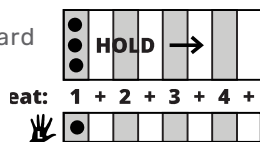

Song Form

Verse, Pre-Chorus, Chorus, Verse, Pre-Chorus, Chorus, Bridge, Pre-Chorus, Chorus

Genre
Pop

Language
English

Key
C

Tempo
110 BPM

Chords:

C	Dm	Em	F	G	Am
I	ii	iii	IV	V	vi

C

Verse
Bridge

F

G

C

Ami

Pre-Chorus
Chorus

Iconic Notation

Comping Pattern

Standard

Solo Scale

Cmaj Pentatonic

Jam Card Solo

Place Jam Card #4a for MINOR PENTATONIC with the note Ab on the root note marker!

Standard Notation

Comping Pattern