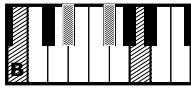

IN THE
STYLE OF..

“HEATHENS”

by *Twenty One Pilots*

KEY: G Major **TEMPO:** 90 BPM

Chords

G	Ami	B	C	D	E
I	ii	III	IV	V	VI

SONG FORM: Chorus (x2), Verse, Chorus, Verse, Instrumental, Chorus (x2), Outro

STYLE NOTES: The E major chord may look out of place in a song in E minor, but don't worry, it'll sound good!

C

Ami

E

B7

Last 2
Bars of
Verse

Play this instead of E on the last two bars of the verse

Rhythm

Scales