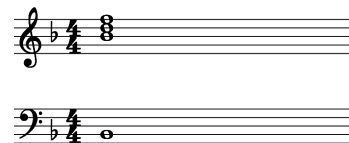

Standard Notation

Comping Pattern