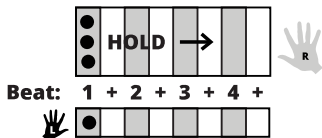

Song Form

Verse, Chorus, Verse, Chorus, Chorus

Genre
Pop

Language
English

Key
Dm

Tempo
140 BPM

Chords:

F	Gm	Am	Bb	C	Dm
I	ii	iii	IV	V	vi

Bb

Gmi (1st inversion)

Dmi (2nd inversion)

F (1st inversion)

Iconic Notation

Comping Pattern

Solo Scale

Dmi Pentatonic

Jam Card Solo

Place Jam Card #4b for MINOR PENTATONIC with the note **D** on the root note marker!

Standard Notation

Comping Pattern

Solo Scale