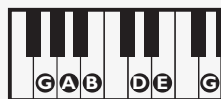

IN THE STYLE OF ...

"I Don't Care" (Easy Version)

by Ed Sheeran and Justin Bieber

KEY: G

TEMPO: 102BPM

Chords	G	Am	Bm	C	D	Em
	I	ii	iii	IV	V	vi

SONG FORM: **Intro, Verse, Pre-Chorus, Chorus Verse, Chorus, Chorus**

Iconic Notation

Comping Pattern

Solo Scale

G Major Pentatonic Scale

JAM CARD SOLO

Place Jam Card #4a for MAJOR PENTATONIC with the note "G" on the root note marker!

Standard Notation

Comping Pattern