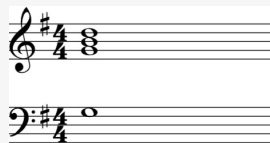

IN THE STYLE OF ...

"I Don't Care" (Easy Version)

by Ed Sheeran and Justin Bieber

KEY: G

TEMPO: 102BPM

Chords	G	Am	Bm	C	D	Em
	I	ii	iii	IV	V	vi

SONG FORM: **Intro, Verse, Pre-Chorus, Chorus Verse, Chorus, Chorus**

Iconic Notation

Comping Pattern

Solo Scale

G Major Pentatonic Scale

JAM CARD SOLO

Place Jam Card #4a for MAJOR PENTATONIC with the note "G" on the root note marker!

Standard Notation

Comping Pattern