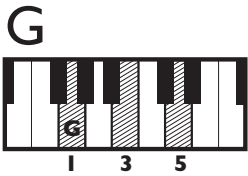

IN THE STYLE OF ...

"I Don't Care" (Easy Version)

by Ed Sheeran and Justin Bieber

KEY: G

TEMPO: 102BPM

Chords	G	Am	Bm	C	D	Em
	I	ii	iii	IV	V	vi

SONG FORM: **Intro, Verse, Pre-Chorus, Chorus Verse, Chorus, Chorus**

Iconic Notation

Comping Pattern

Solo Scale

G Major Pentatonic Scale

JAM CARD SOLO

Place Jam Card #4a for MAJOR PENTATONIC with the note "G" on the root note marker!

Standard Notation

Comping Pattern

Solo Scale

G Major Pentatonic