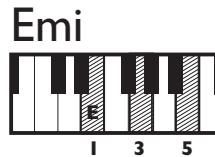

IN THE STYLE OF ...

"I Don't Care" (Easy Version)

by Ed Sheeran and Justin Bieber

KEY: G

TEMPO: 102BPM

Chords	G	Am	Bm	C	D	Em
	I	ii	iii	IV	V	vi

SONG FORM: **Intro, Verse, Pre-Chorus, Chorus Verse, Chorus, Chorus**

Iconic Notation

Comping Pattern

Solo Scale

G Major Pentatonic Scale

JAM CARD SOLO

Place Jam Card #4a for MAJOR PENTATONIC with the note "G" on the root note marker!

Standard Notation

Comping Pattern