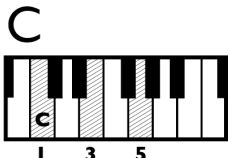

IN THE STYLE OF ...

"I Don't Care" (Easy Version)

by Ed Sheeran and Justin Bieber

KEY: G

TEMPO: 102BPM

Chords	G	Am	Bm	C	D	Em
	I	ii	iii	IV	V	vi

SONG FORM: **Intro, Verse, Pre-Chorus, Chorus Verse, Chorus, Chorus**

Iconic Notation

Comping Pattern

Solo Scale

G Major Pentatonic Scale

JAM CARD SOLO

Place Jam Card #4a for MAJOR PENTATONIC with the note "G" on the root note marker!

Standard Notation

Comping Pattern