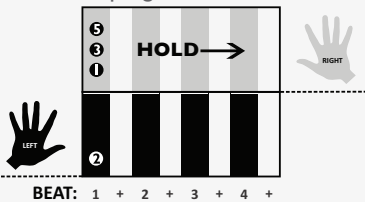

IN THE STYLE OF ...

"I Don't Care" (Easy Version)

by Ed Sheeran and Justin Bieber

KEY: G

TEMPO: 102BPM

Chords	G	Am	Bm	C	D	Em
	I	ii	iii	IV	V	vi

SONG FORM: **Intro, Verse, Pre-Chorus, Chorus Verse, Chorus, Chorus**

Iconic Notation

Comping Pattern

Solo Scale

G Major Pentatonic Scale

JAM CARD SOLO

Place Jam Card #4a for MAJOR PENTATONIC with the note "G" on the root note marker!

Standard Notation

Comping Pattern