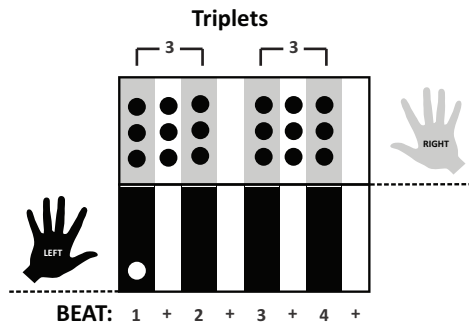

F

C

Verse 4X
Chorus 8X

45

Verse

Chorus

KEYBOARD SOLO

JAM CARD

Scale Card #1 FRONT
MAJOR PENTATONIC™
put the "start arrow"
on the note "F"!