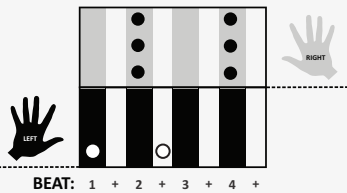

Iconic Notation

Comping Pattern