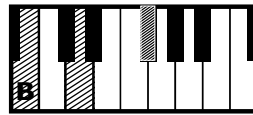

IN THE STYLE OF..

“SEND MY LOVE”

by Adele

KEY: D Major

TEMPO: 82 BPM

Chords

D	Emi	F#mi	G	A	Bmi
I	ii	iii	IV	V	vi

SONG FORM: **Intro, Verse, Pre-Chorus, Chorus, Verse, Pre-Chorus, Chorus, Bridge, Pre-Chorus, Chorus, Chorus**

D

Bmi

Iconic Notation

Comping Pattern

BEAT: 1 + 2 + 3 + 4 +

D Major Pentatonic Scale

Solo Scale

Standard Notation

Verse Pattern

Solo Scale