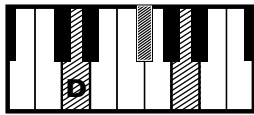

KEY: D Major

TEMPO: 82 BPM

Chords

D	Emi	F#mi	G	A	Bmi
I	ii	iii	IV	V	vi

SONG FORM: **Intro, Verse, Pre-Chorus, Chorus, Verse, Pre-Chorus, Chorus, Bridge, Pre-Chorus, Chorus, Chorus**

D