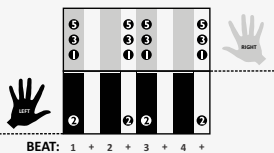

IN THE STYLE OF..

“SEND MY LOVE”

by Adele

KEY: D Major

TEMPO: 82 BPM

Chords

D	Emi	F#mi	G	A	Bmi
I	ii	iii	IV	V	vi

SONG FORM: **Intro, Verse, Pre-Chorus, Chorus, Verse, Pre-Chorus, Chorus, Bridge, Pre-Chorus, Chorus, Chorus**

D

Bmi

Iconic Notation

Comping Pattern

BEAT: 1 + 2 + 3 + 4 +

D Major Pentatonic Scale

Solo Scale

Standard Notation