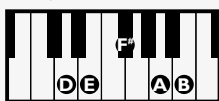

IN THE STYLE OF..

“SEND MY LOVE”

by Adele

KEY: D Major

TEMPO: 82 BPM

Chords

D	Emi	F#mi	G	A	Bmi
I	ii	iii	IV	V	vi

SONG FORM: **Intro, Verse, Pre-Chorus, Chorus, Verse, Pre-Chorus, Chorus, Bridge, Pre-Chorus, Chorus, Chorus**

D

Bmi

Iconic Notation

Comping Pattern

BEAT: 1 + 2 + 3 + 4 +

D Major Pentatonic Scale

Solo Scale

Standard Notation