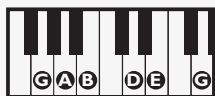

Solo Scale

G Major Pentatonic Scale