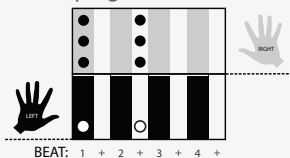

IN THE STYLE OF ...

"Stand By Me" (Easy)

by Ben E. King

KEY: G

TEMPO: 133

Chords

G	Em	F#m	G	A	Em
I	II	iii	IV	V	vi

SONG FORM: **Intro, Verse, Chorus, Verse, Chorus, Instrumental, Chorus**

G

Emi

C

D

G

Iconic Notation

Comping Pattern

Solo Scale

G Major Pentatonic Scale

JAM CARD™ SOLO

Place Jam Card™ #5a for MAJOR SCALE with the note "G" on the root note marker!

Standard Notation

Solo Scale