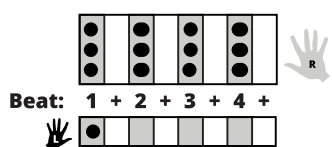

Song Form

Intro, Verse, Chorus, Verse, Chorus, Bridge, Chorus

Genre
Pop

Language
English

Key
Eb

Tempo
170 BPM

Chords:

Eb	F	Gm	Ab	Bbm	Cm	Ab
I	II	iii	IV	V	vi	bVII

Eb

Bridge

12
8 ||:

Iconic Notation

Comping Pattern

Solo Scale

Ebmaj Pentatonic

Jam Card Solo

Place Jam Card #4a for MINOR PENTATONIC with the note Ab on the root note marker!

Standard Notation

Comping Pattern

Solo Scale